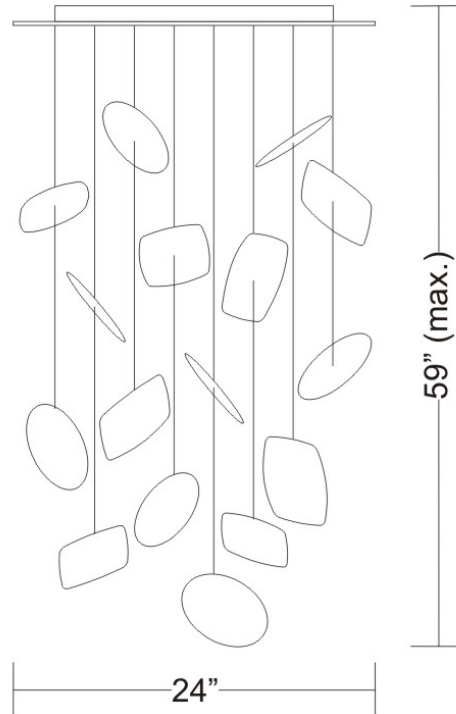

AFEF SUSPENSION

D81150

GENERAL

Series: Afef _____
Brand: Panzeri _____
Division: Design _____
Mounting Type: Suspension _____
Mounting Location: Ceiling _____
Subcategory: Pendant _____

PHYSICAL

Diameter (mm): 610 _____
Diameter (in): 24 _____
Height (mm): 1500 _____
Height (in): 59 _____
Weight (kg): 10.9 _____
Weight (lbs): 24 _____
Diffuser: Ceramic - Black and White _____
Fixture Material: Stainless Steel _____

ELECTRICAL

Number of Lamps: 4 _____
Lamp Type: LED Retrofit / Halogen _____
Lamp Shape: MR20 _____
Bulb Included: Bulb Not Included _____
Total Output Wattage (W): 44 / 300 _____
Max. Wattage Per Lamp (W): 18 _____
Lamp Base: GU10 _____
Input Voltage (V): 120 _____

LED

OPTICAL

RATINGS AND CERTIFICATIONS

Certified By: CSA Certified to UL and CSA Standards _____
IP rating: IP20 _____