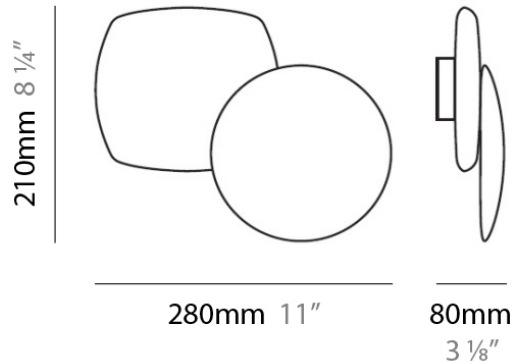

AFEF SURFACE

D83126

GENERAL

Series: Afef
Brand: Panzeri
Division: Design
Mounting Type: Surface
Mounting Location: Wall
Subcategory: Ambient

PHYSICAL

Shape: Abstract
Length (mm): 280
Length (in): 11
Height (mm): 210
Height (in): 8 1/4
Extension (mm): 80
Extension (in): 3 1/8
Light Distribution: Indirect
Weight (kg): 2.7
Weight (lbs): 6
Diffuser: White & Black Ceramic
Fixture Material: Ceramic

ELECTRICAL

Number of Lamps: 2
Lamp Type: LED Retrofit
Lamp Shape: T4
Bulb Included: Bulb Not Included
Total Output Wattage (W): 16
Max. Wattage Per Lamp (W): 8
Lamp Base: G9
Input Voltage (V): 120

LED

OPTICAL

RATINGS AND CERTIFICATIONS

Certified By: CSA Certified to UL and CSA Standards
IP rating: IP20